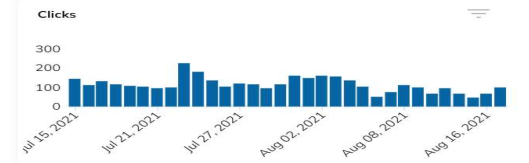

Data Dashboard for Real-Time Analytics

Reports

Reporting & Analytics

REPORTING

Dashboards

Search

Help

User

Reporting & Analytics

REPORTING

Dashboards

GPIISD Dashboard

Jul 05, 2021 - Aug 23, 2021

Compare data to prior period? ☐

1.07M
IMPRESSIONS

3.62K
CLICKS

0.34%
CTR