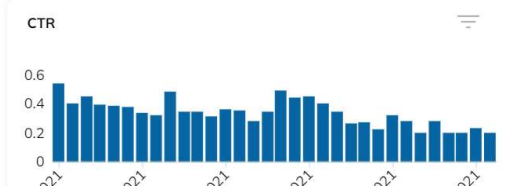

Data Dashboard for Real-Time Analytics

Reports

Reporting & Analytics

REPORTING

Dashboards

Search

Help

User

Reporting & Analytics

REPORTING

Dashboards

GPIISD Dashboard

Jul 05, 2021 - Aug 23, 2021

Compare data to prior period? ☐

1.07M
IMPRESSIONS

3.62K
CLICKS

0.34%
CTR