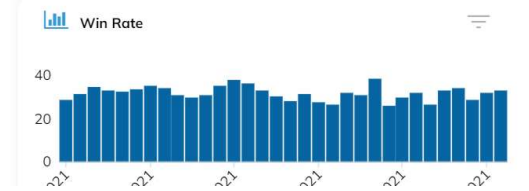

Data Dashboard for Real-Time Analytics

Reports

Reporting & Analytics

REPORTING

Dashboards

Search

Help

User

Reporting & Analytics

REPORTING

Dashboards

GPIISD Dashboard

Jul 05, 2021 - Aug 23, 2021

Compare data to prior period? ☐

1.07M
IMPRESSIONS

3.62K
CLICKS

0.34%
CTR