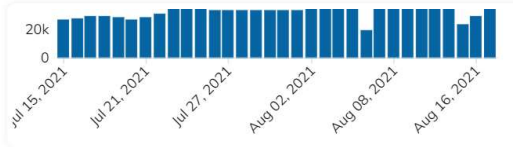

Data Dashboard for Real-Time Analytics

Reports

Reporting & Analytics

REPORTING

Dashboards

Search

Help

User

Reporting & Analytics

REPORTING

Dashboards

GPIISD Dashboard

Jul 05, 2021 - Aug 23, 2021

Compare data to prior period? ☐

1.07M
IMPRESSIONS

3.62K
CLICKS

0.34%
CTR