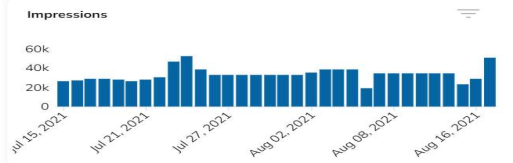

Data Dashboard for Real-Time Analytics

Reports

Reporting & Analytics

REPORTING

Dashboards

Search

Help

User

Reporting & Analytics

REPORTING

Dashboards

GPIISD Dashboard

Jul 05, 2021 - Aug 23, 2021

Compare data to prior period? ☐

1.07M
IMPRESSIONS

3.62K
CLICKS

0.34%
CTR